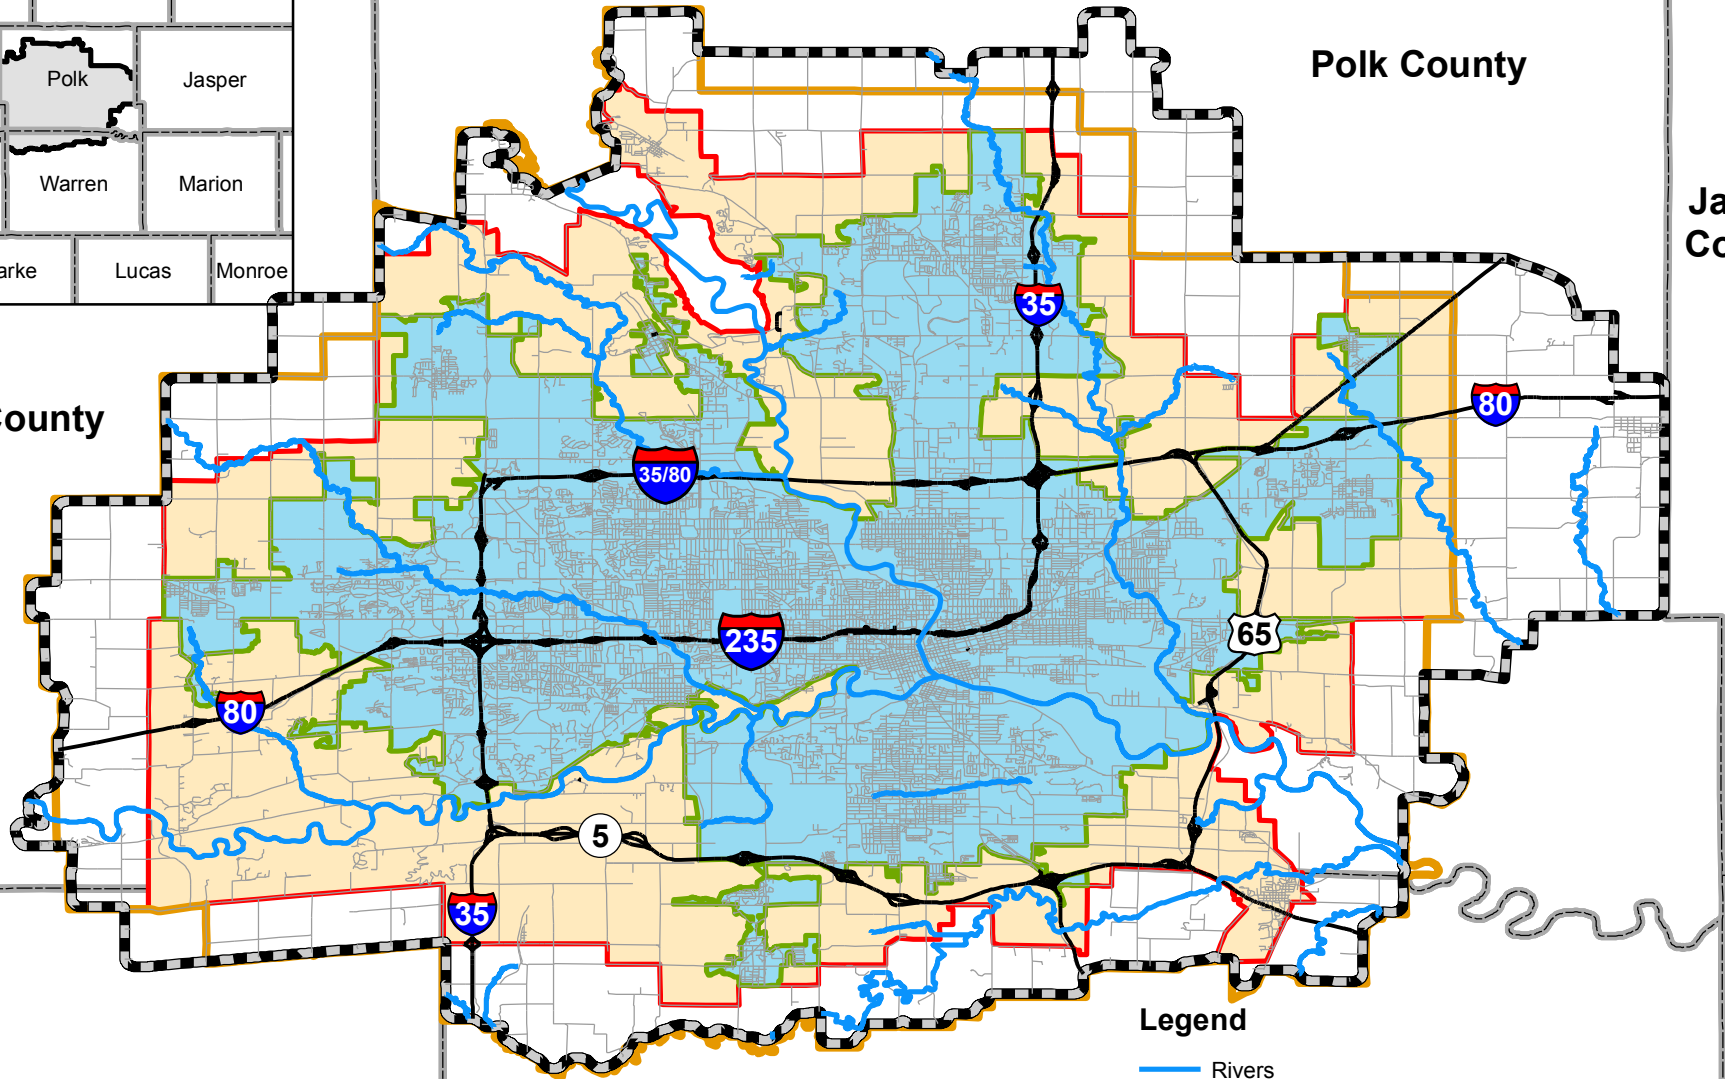

# Des Moines Area MPO (DMAMPO)

Dallas County

Polk County

Jasper County

Marion County

Warren County

Madison County

## Legend

- Rivers
- Primary Roads
- Local Roads
- Current DSM MPO Boundary
- Previous MPO Boundary
- 2010 Des Moines Urbanized Area
- 2013 FHWA Urban Area Boundary (UAB)
- County Boundary