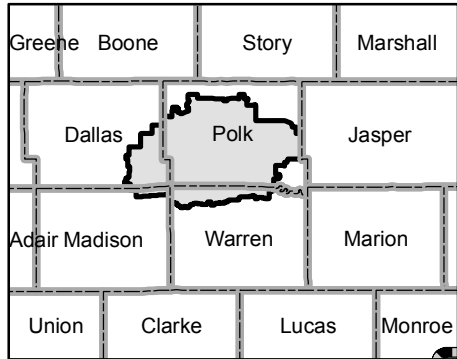

# Des Moines Area MPO (DMAMPO)

Dallas County

Polk County

Jasper County

Marion County

Warren County

Madison County

## Legend

- Rivers
- Primary Roads
- Local Roads
- Current DSM MPO Boundary
- Previous MPO Boundary
- 2010 Des Moines Urbanized Area
- 2013 FHWA Urban Area Boundary (UAB)
- County Boundary